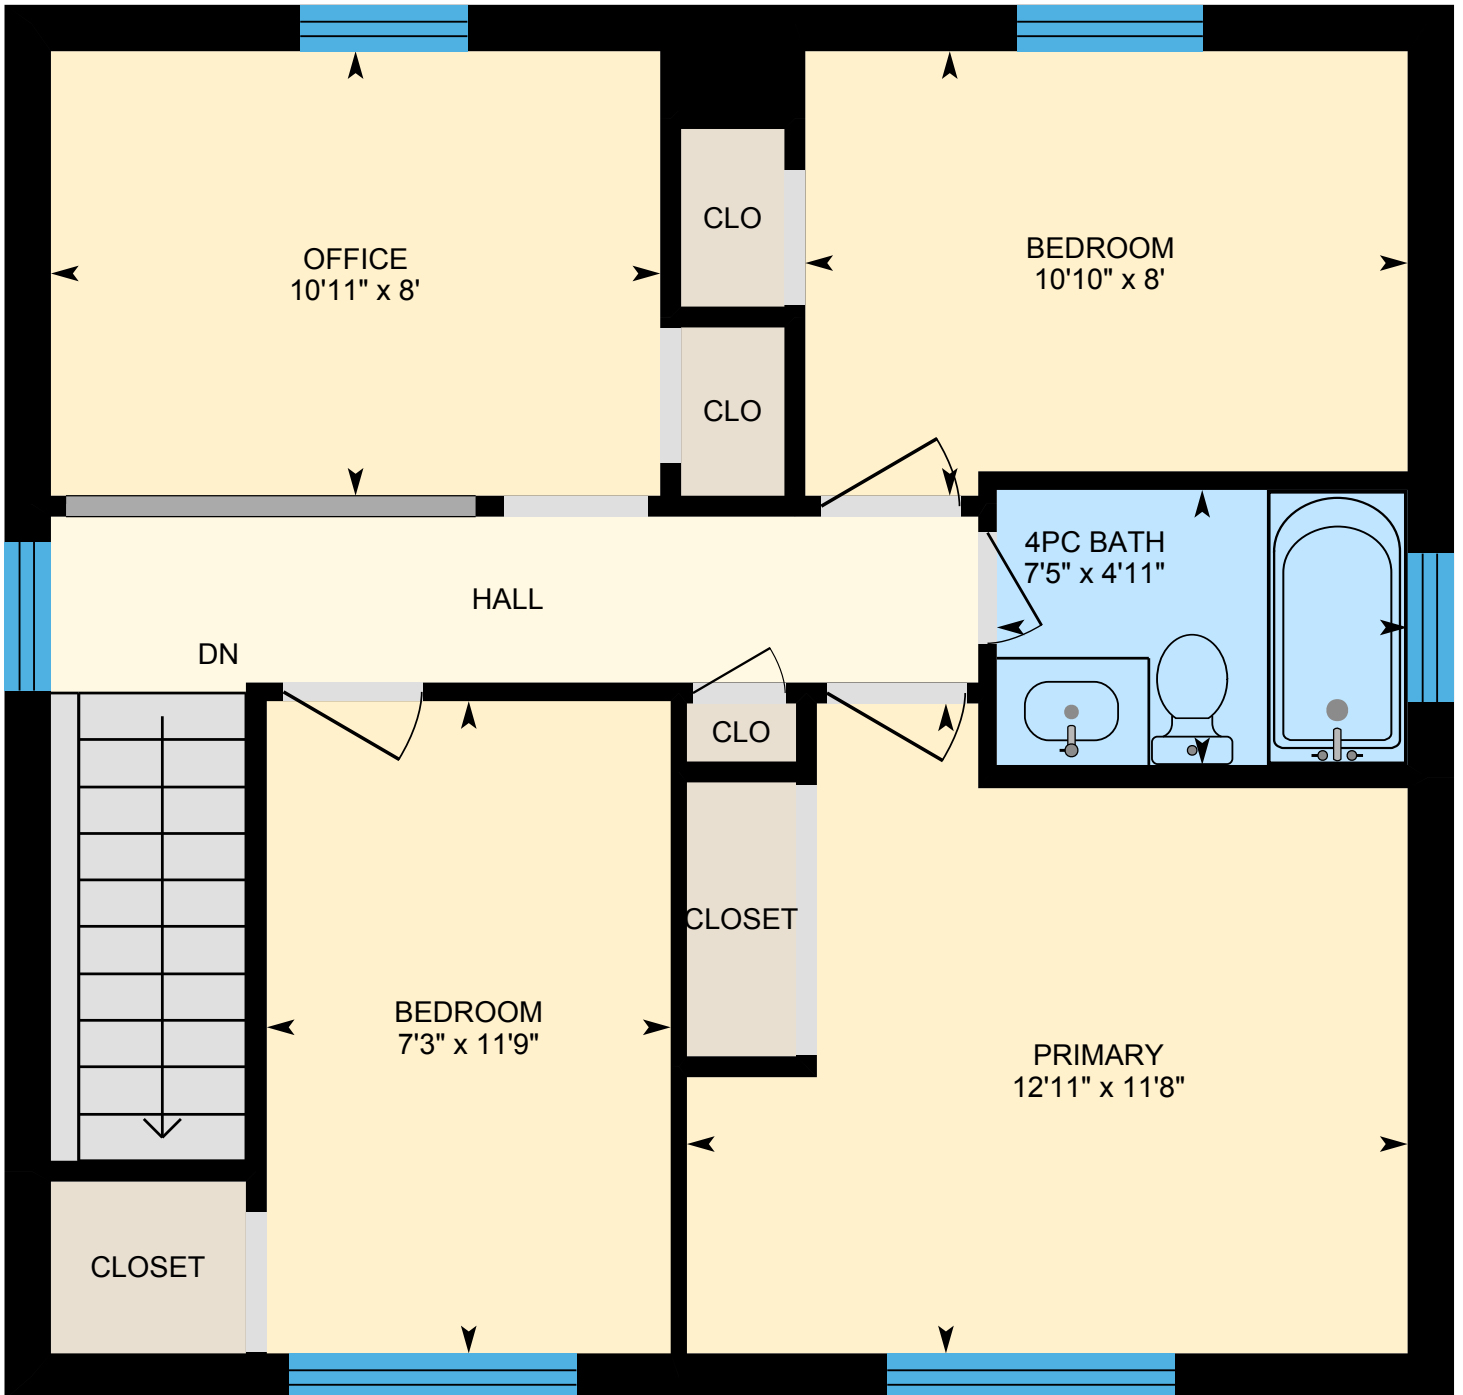

141 Oakdale Drive, Oakville

Approx. 1,633 Square Feet Plus Finished Basement

Main Level

141 Oakdale Drive, Oakville

Approx. 1,633 Square Feet Plus Finished Basement

Second Level

141 Oakdale Drive, Oakville

Approx. 1,633 Square Feet Plus Finished Basement

Lower Level