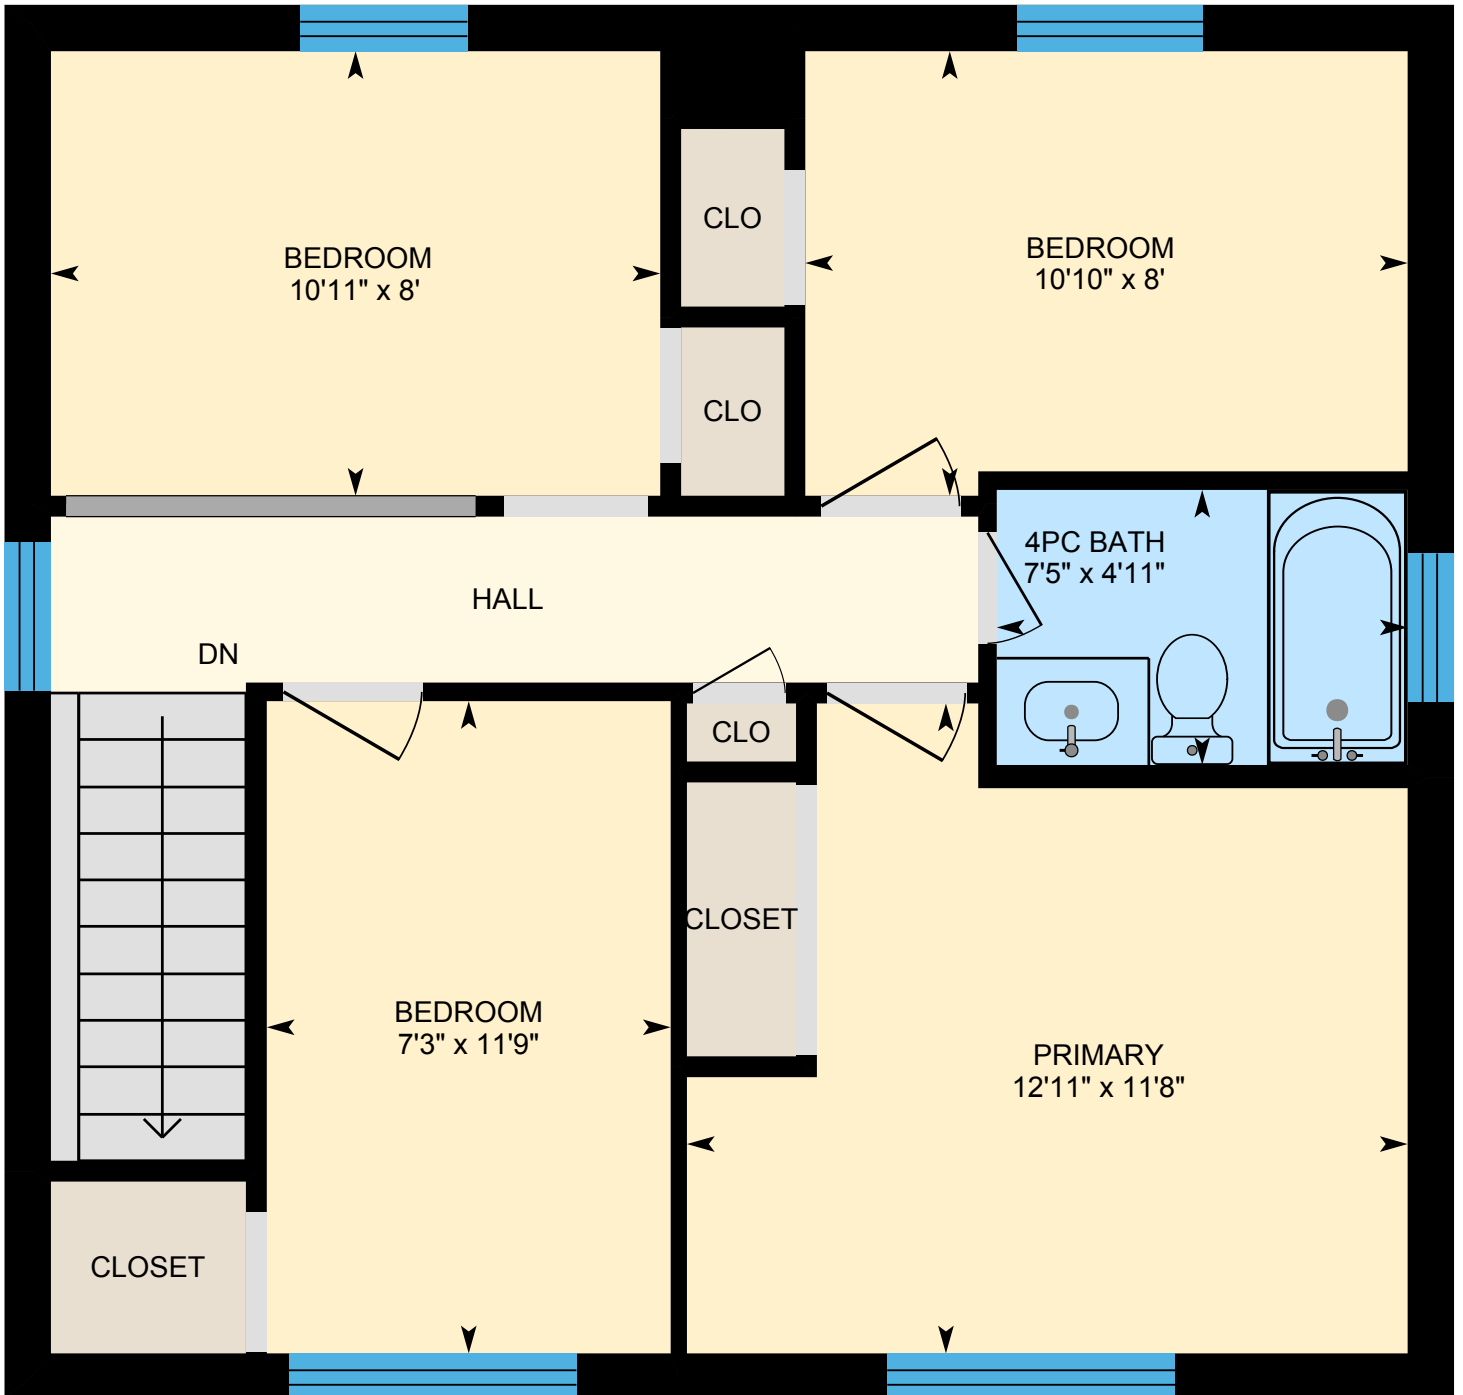

141 Oakdale Drive, Oakville

Approx. 1,633 Square Feet Plus Finished Basement

Main Level

141 Oakdale Drive, Oakville

Approx. 1,633 Square Feet Plus Finished Basement

Second Level

141 Oakdale Drive, Oakville

Approx. 1,633 Square Feet Plus Finished Basement

Lower Level