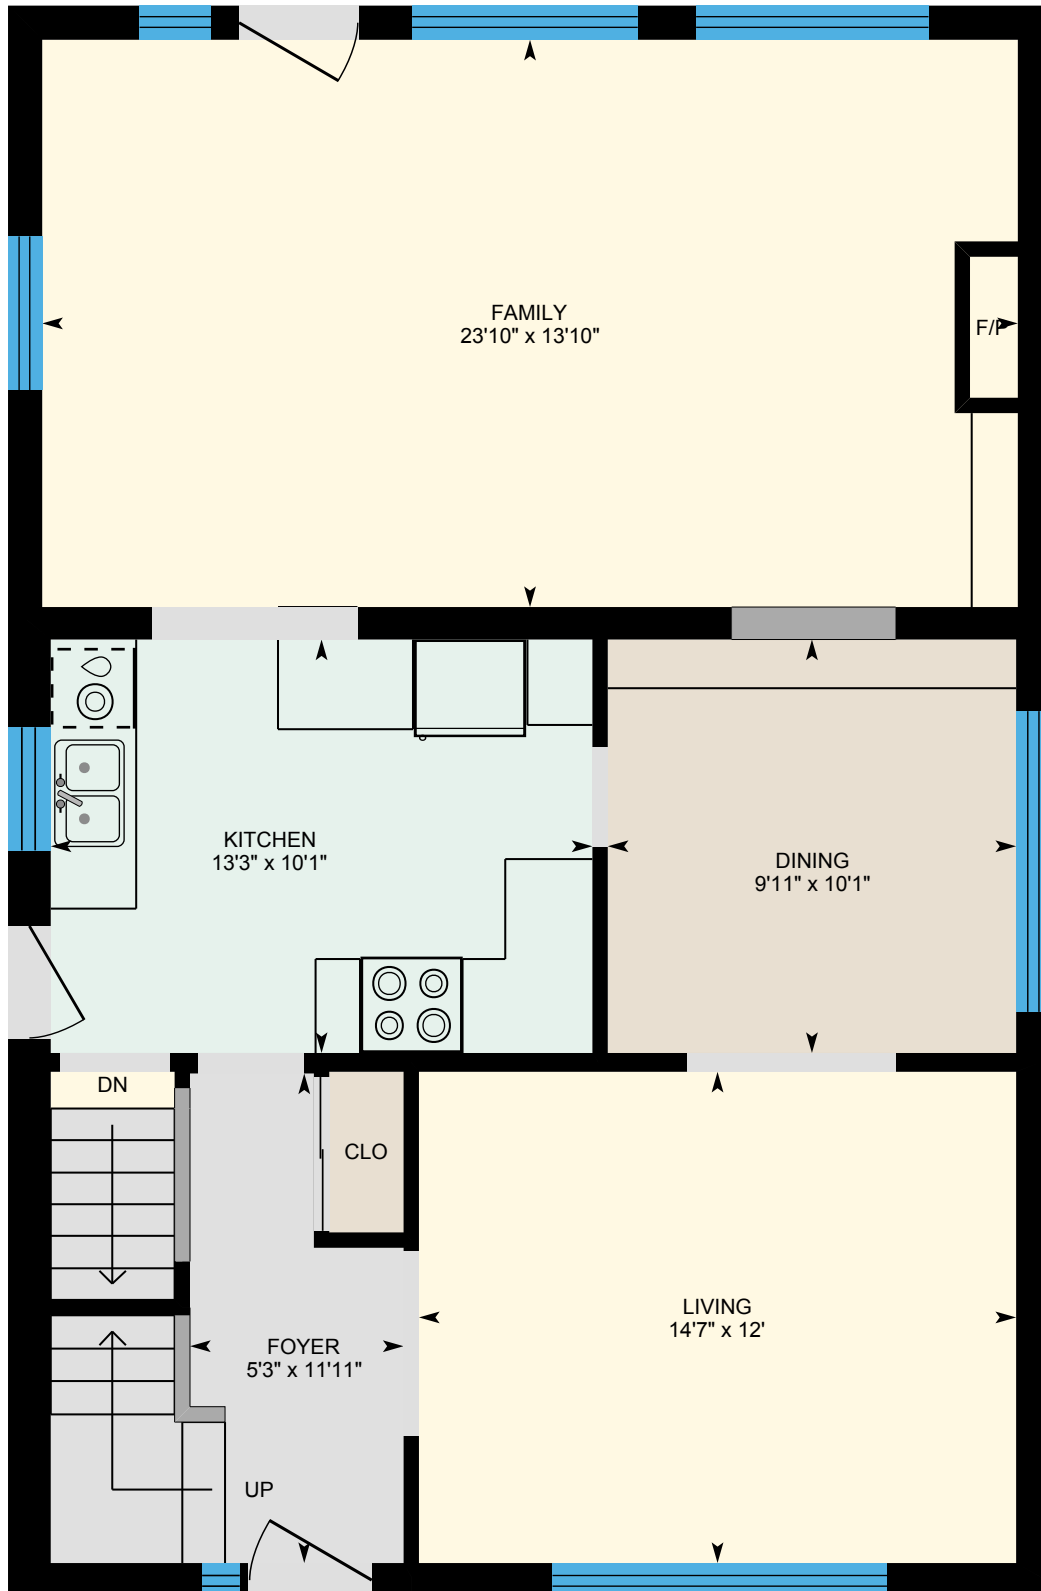

141 Oakdale Drive, Oakville

Approx. 1,633 Square Feet Plus Finished Basement

Main Level

141 Oakdale Drive, Oakville

Approx. 1,633 Square Feet Plus Finished Basement

Second Level

141 Oakdale Drive, Oakville

Approx. 1,633 Square Feet Plus Finished Basement

Lower Level