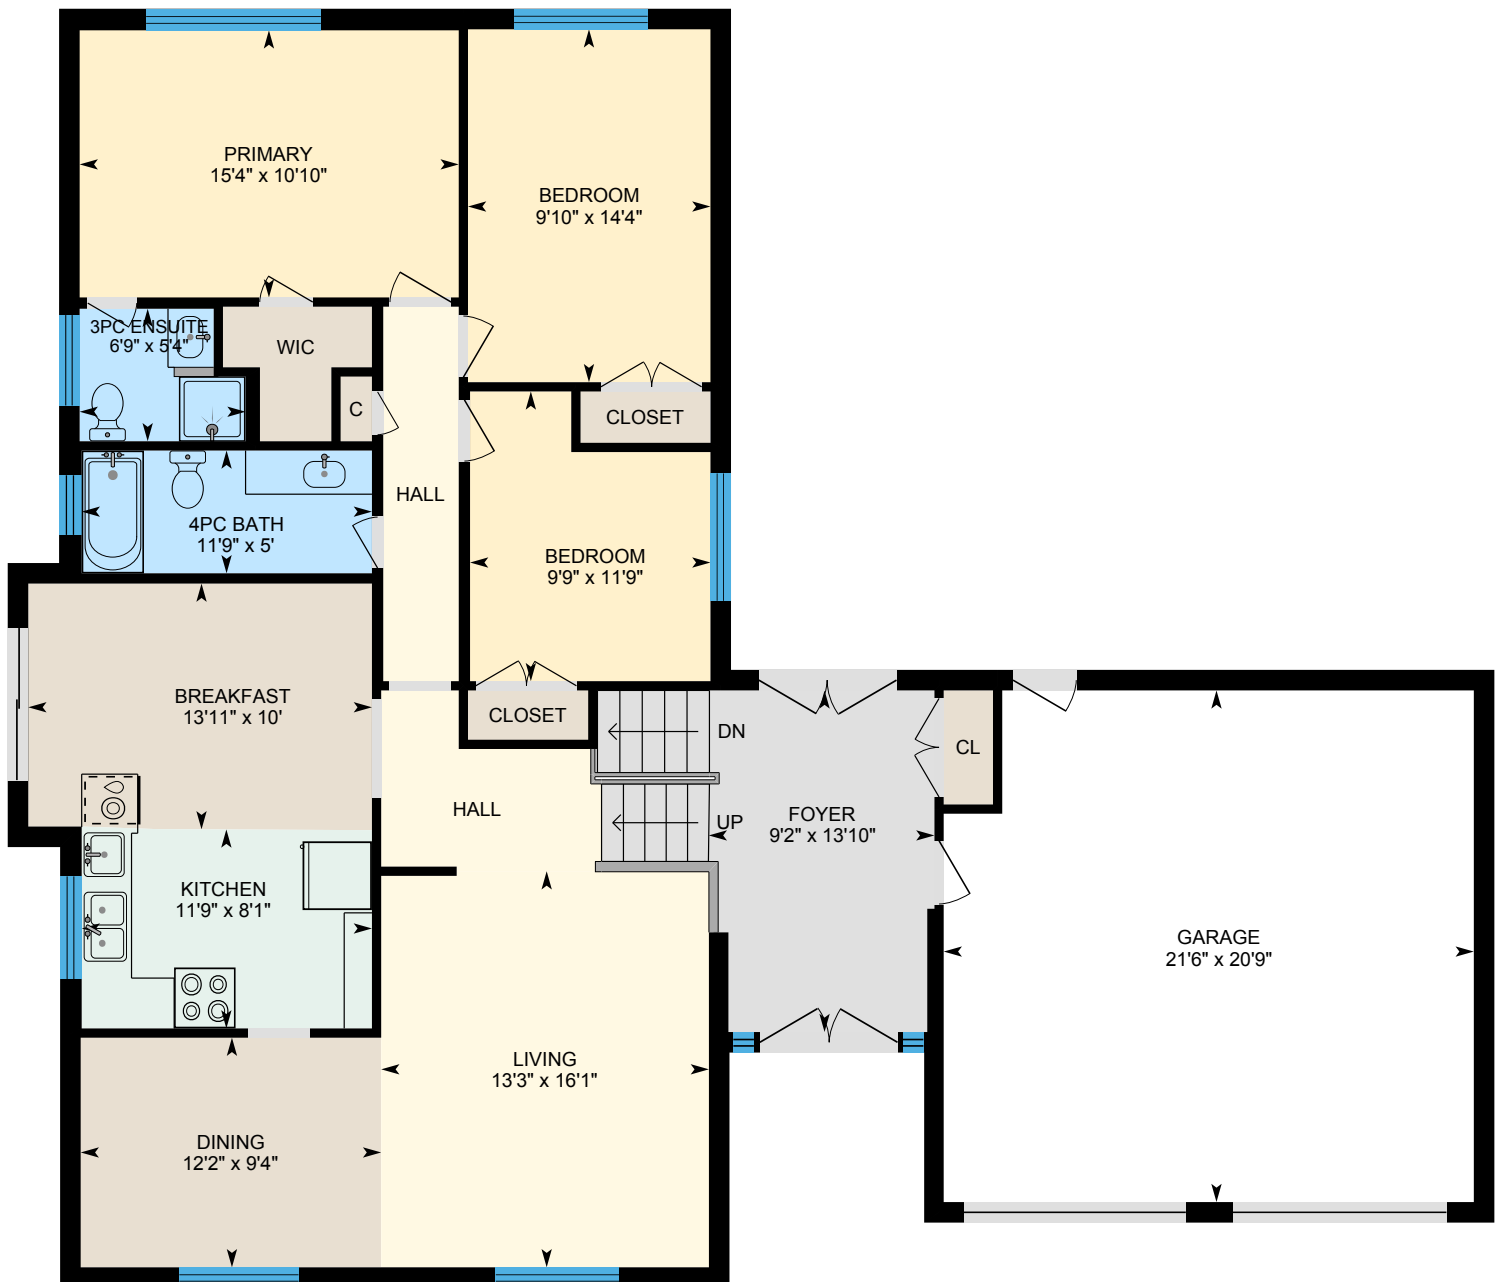

23 Hillside Drive, Brampton

Approx. 1,582 Square Feet Plus Finished Basement

Main Level

23 Hillside Drive, Brampton

Approx. 1,582 Square Feet Plus Finished Basement

Lower Level