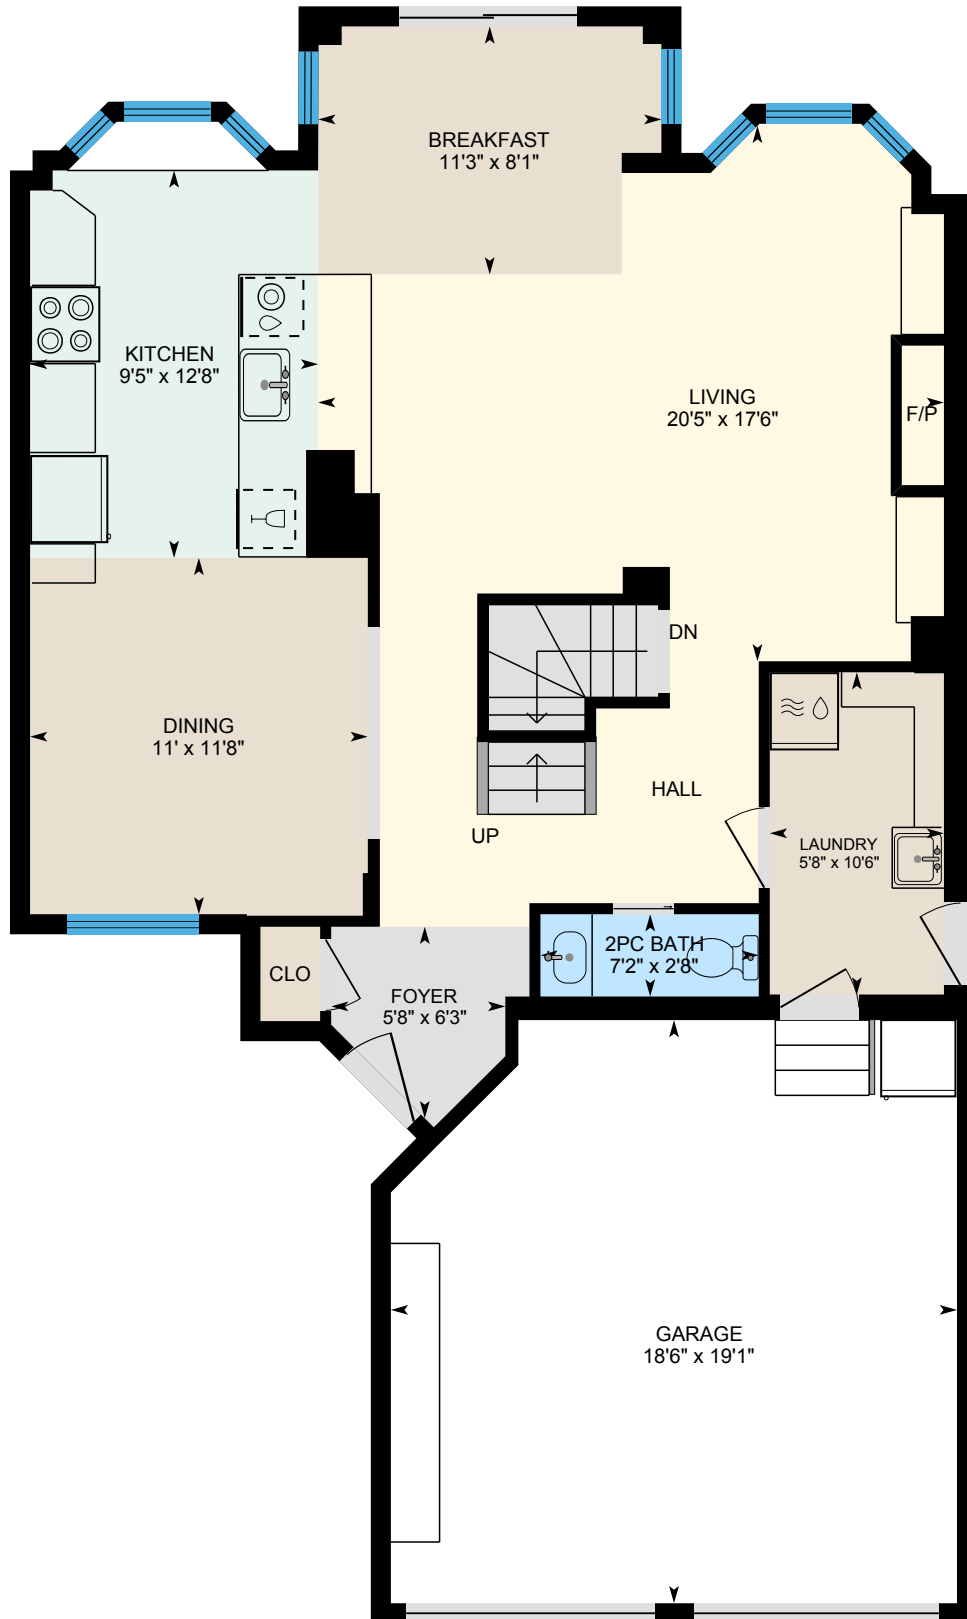

# 3315 Springvale Court, Burlington

Approx. 1,925 Square Feet Plus Finished Basement

## Main Level

## Lower Level