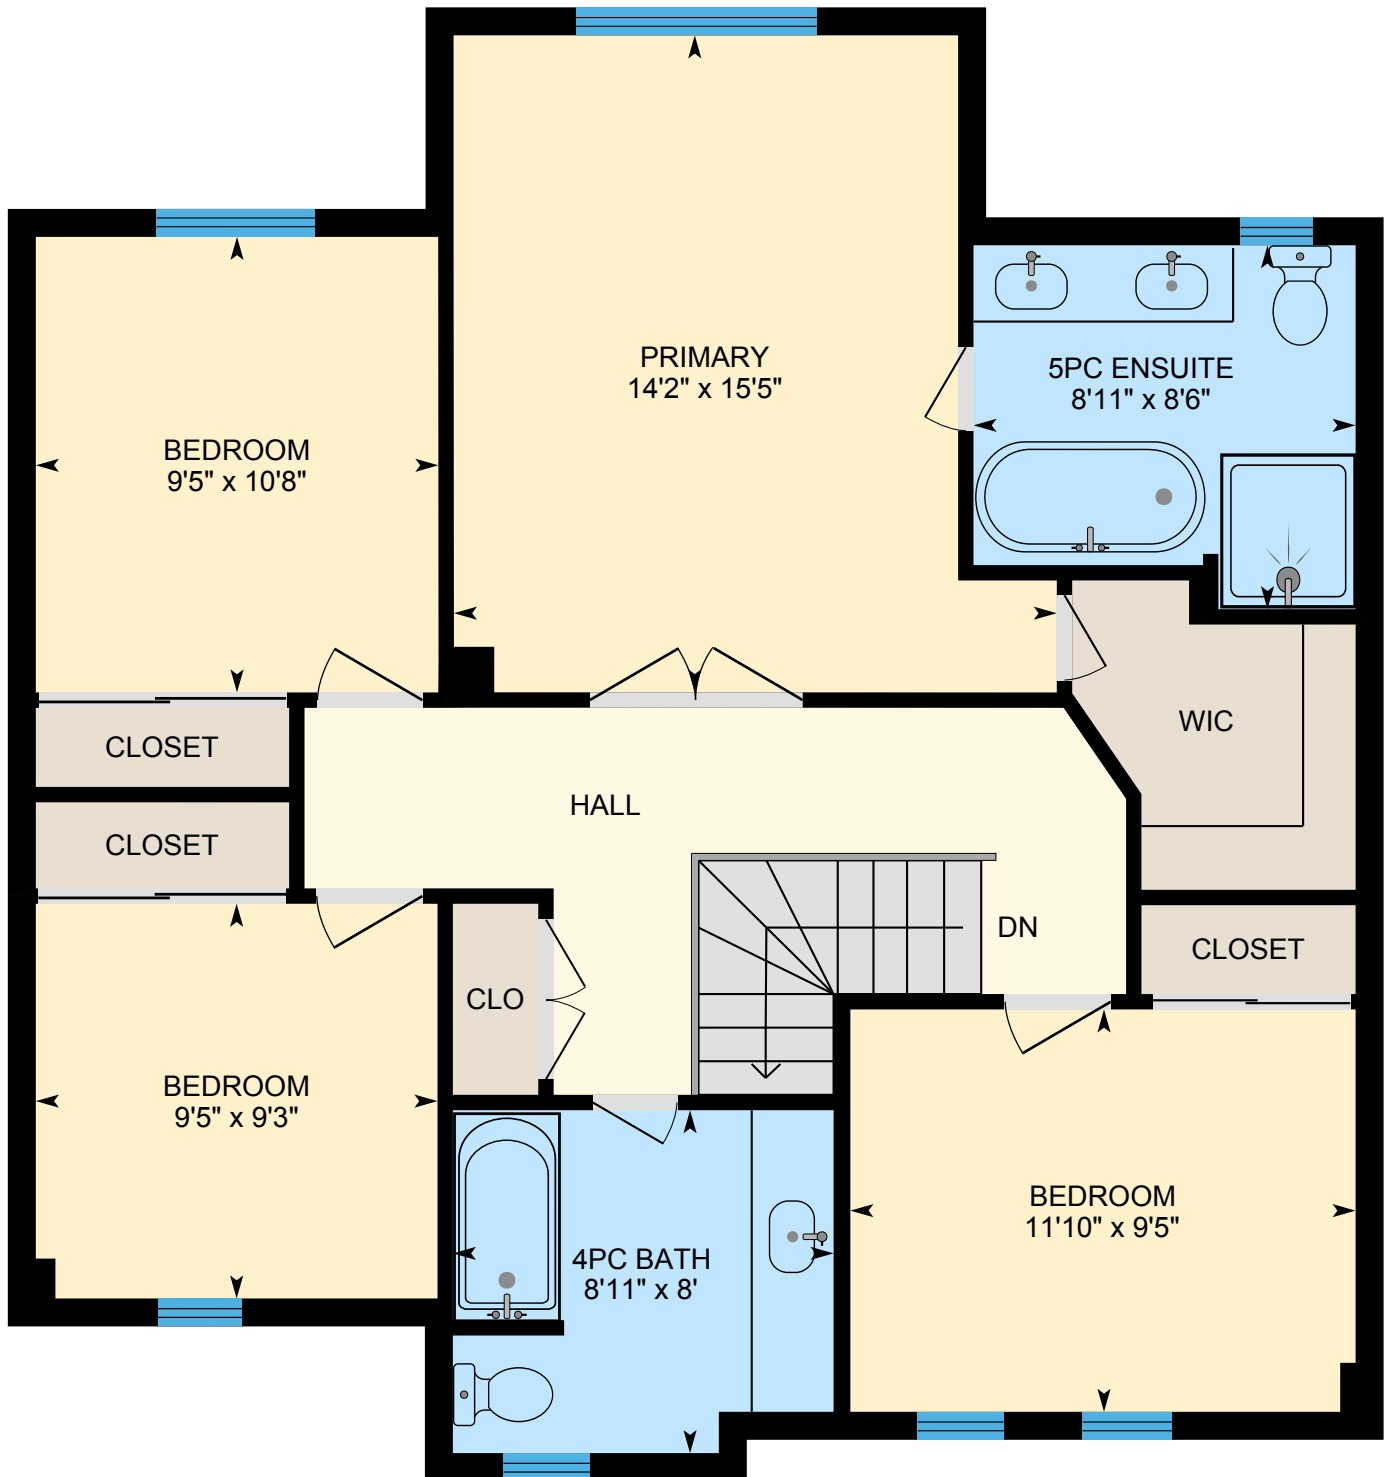

3315 Springvale Court, Burlington

Approx. 1,925 Square Feet Plus Finished Basement

Second Level