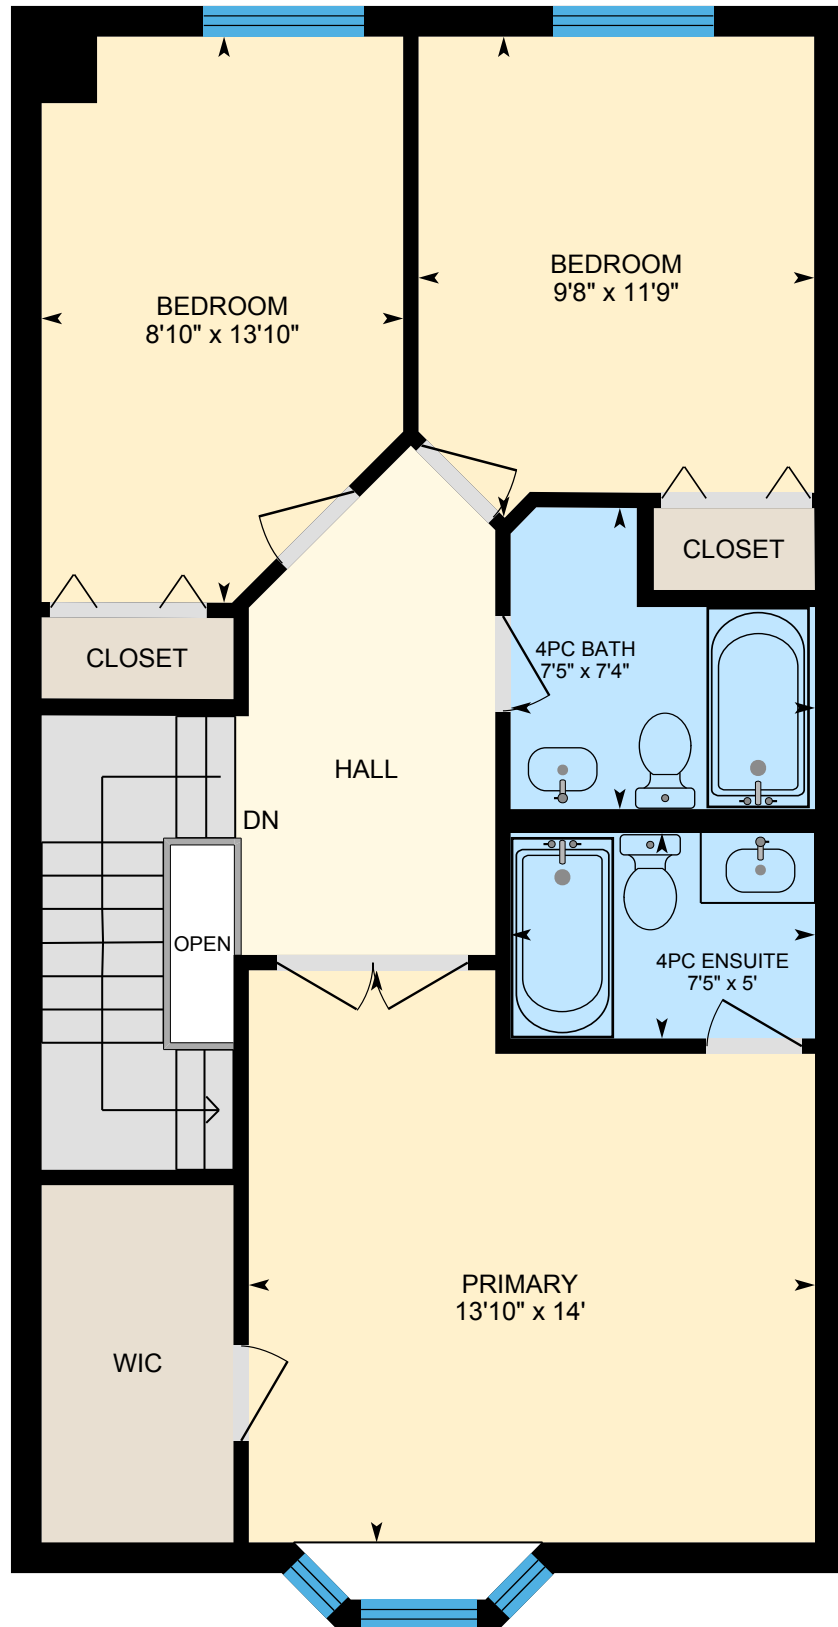

# #3 - 2318 Marine Drive, Oakville

Approx. 1,430 Square Feet Plus Finished Basement

## Main Level

## Upper Level