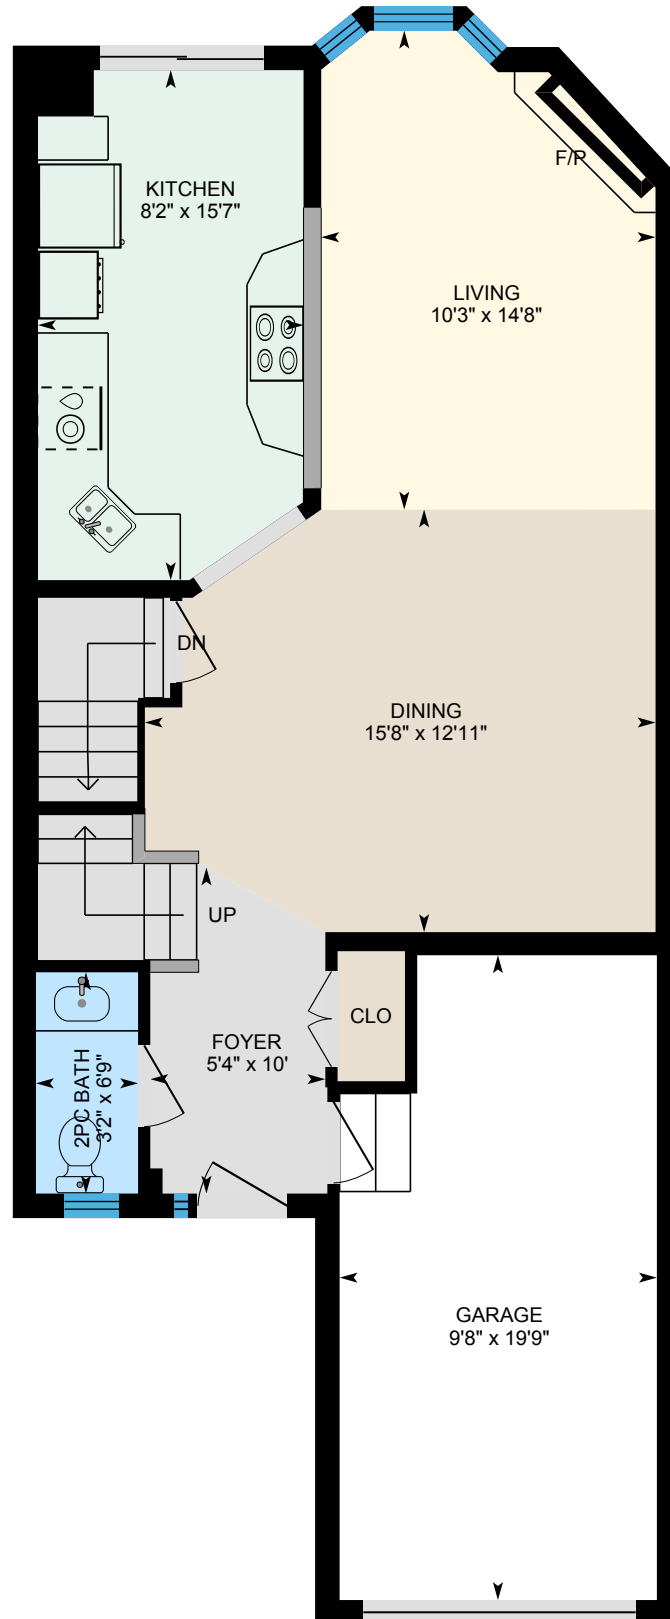

# #3 - 2318 Marine Drive, Oakville

Approx. 1,430 Square Feet Plus Finished Basement

## Main Level