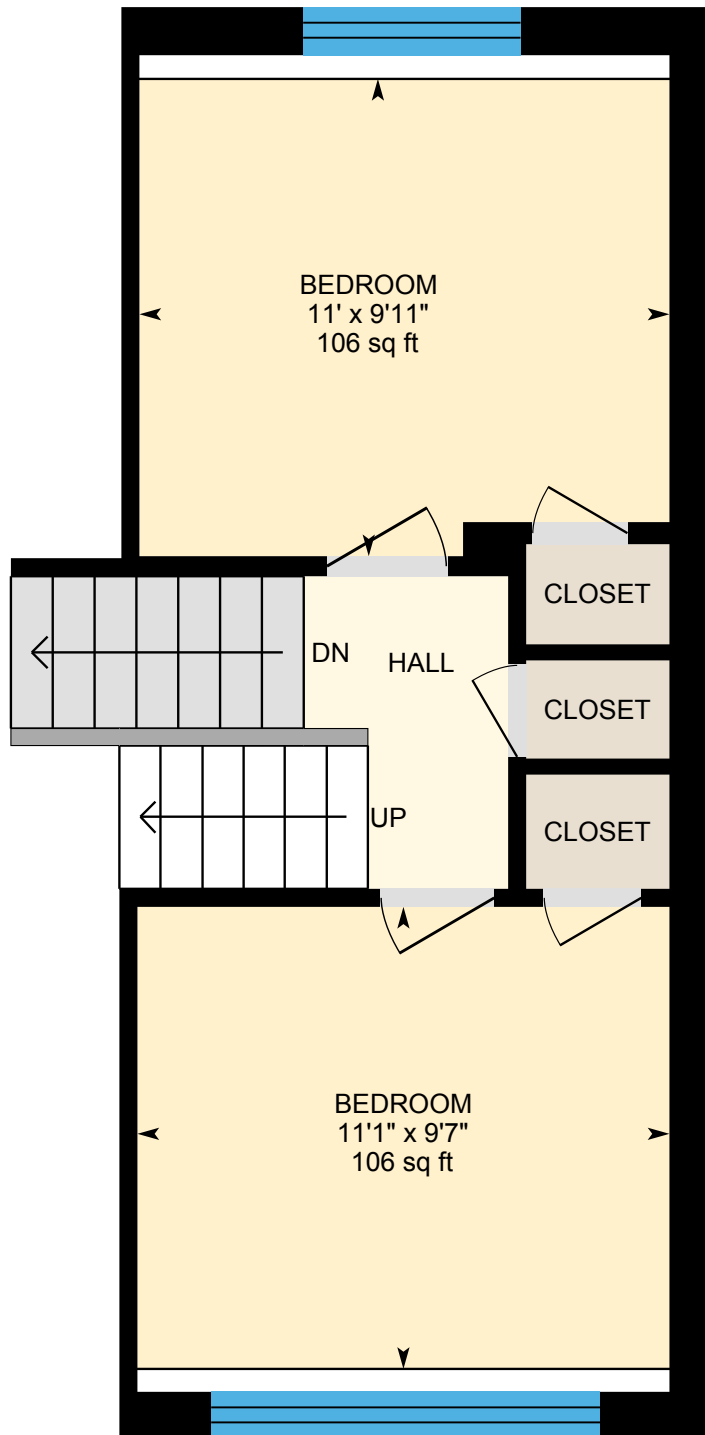

2183 Deyncourt Drive, Burlington

Approx. 2,640 Square Feet Plus Finished Basement

Main Level

2183 Deyncourt Drive, Burlington

Approx. 2,640 Square Feet Plus Finished Basement

Upper 2nd Level

2183 Deyncourt Drive, Burlington

Approx. 2,640 Square Feet Plus Finished Basement

Upper 3rd Level

2183 Deyncourt Drive, Burlington

Approx. 2,640 Square Feet Plus Finished Basement

Lower Level