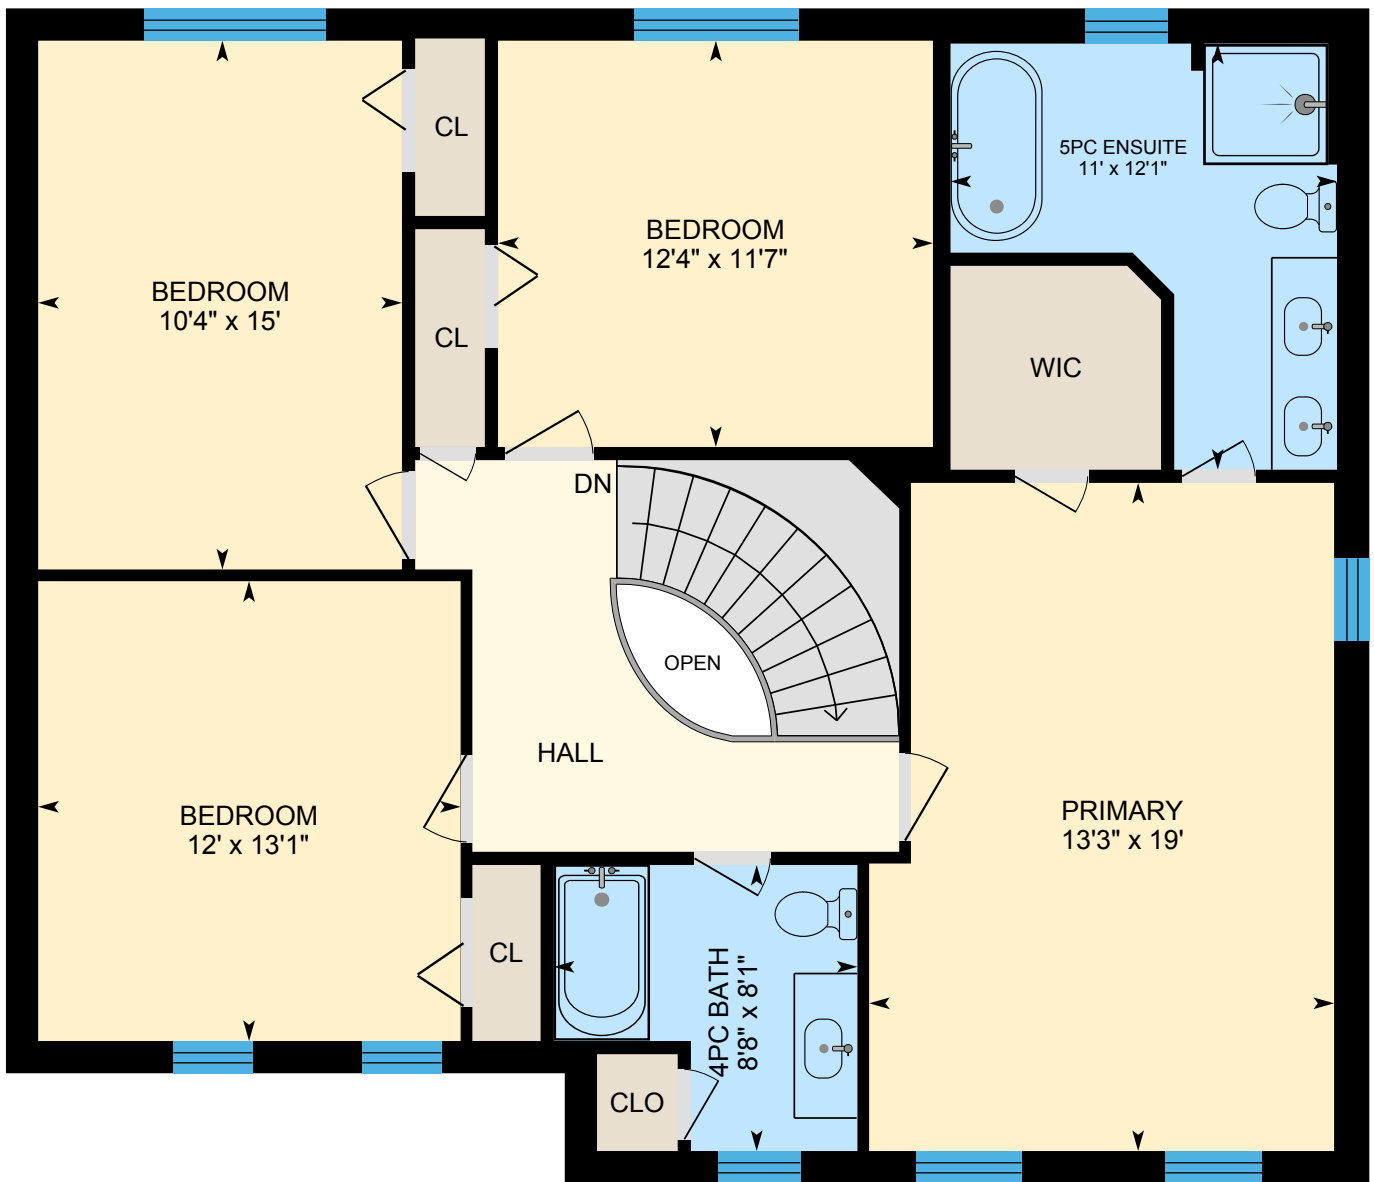

57 Skipper Lane, Oakville

Approx. 2,566 Square Feet Plus Finished Basement

Main Level

57 Skipper Lane, Oakville

Approx. 2,566 Square Feet Plus Finished Basement

Upper Level

57 Skipper Lane, Oakville

Approx. 2,566 Square Feet Plus Finished Basement

Lower Level