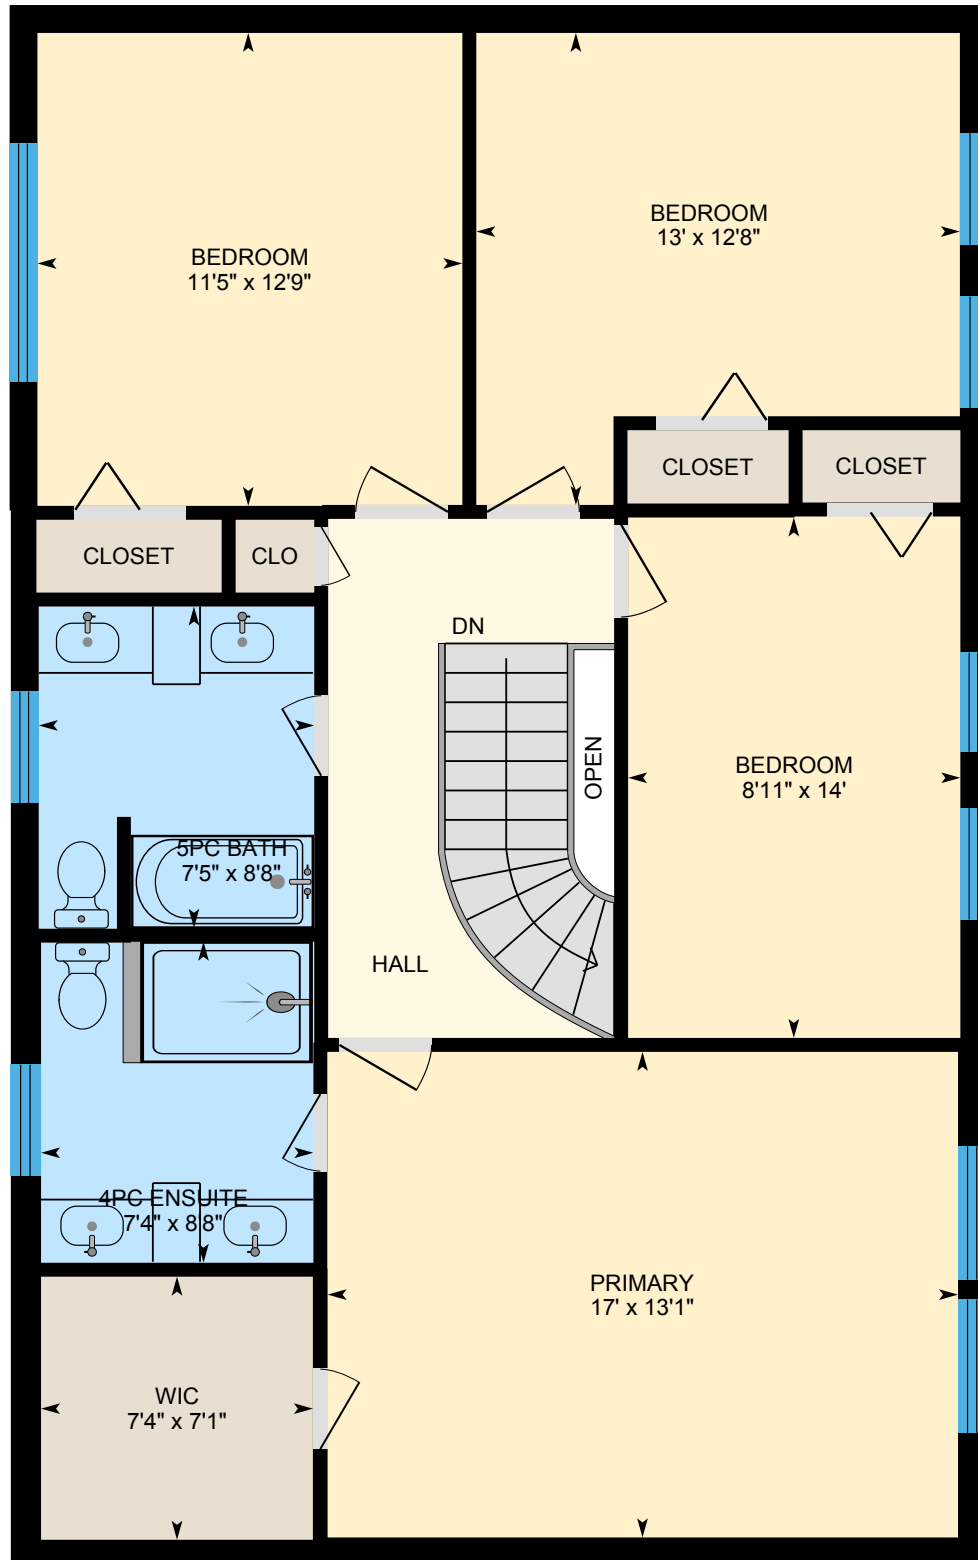

# 440 Golden Meadow Trail, Oakville

Approx. 2,271 Square Feet Plus Finished Basement

## Main Level