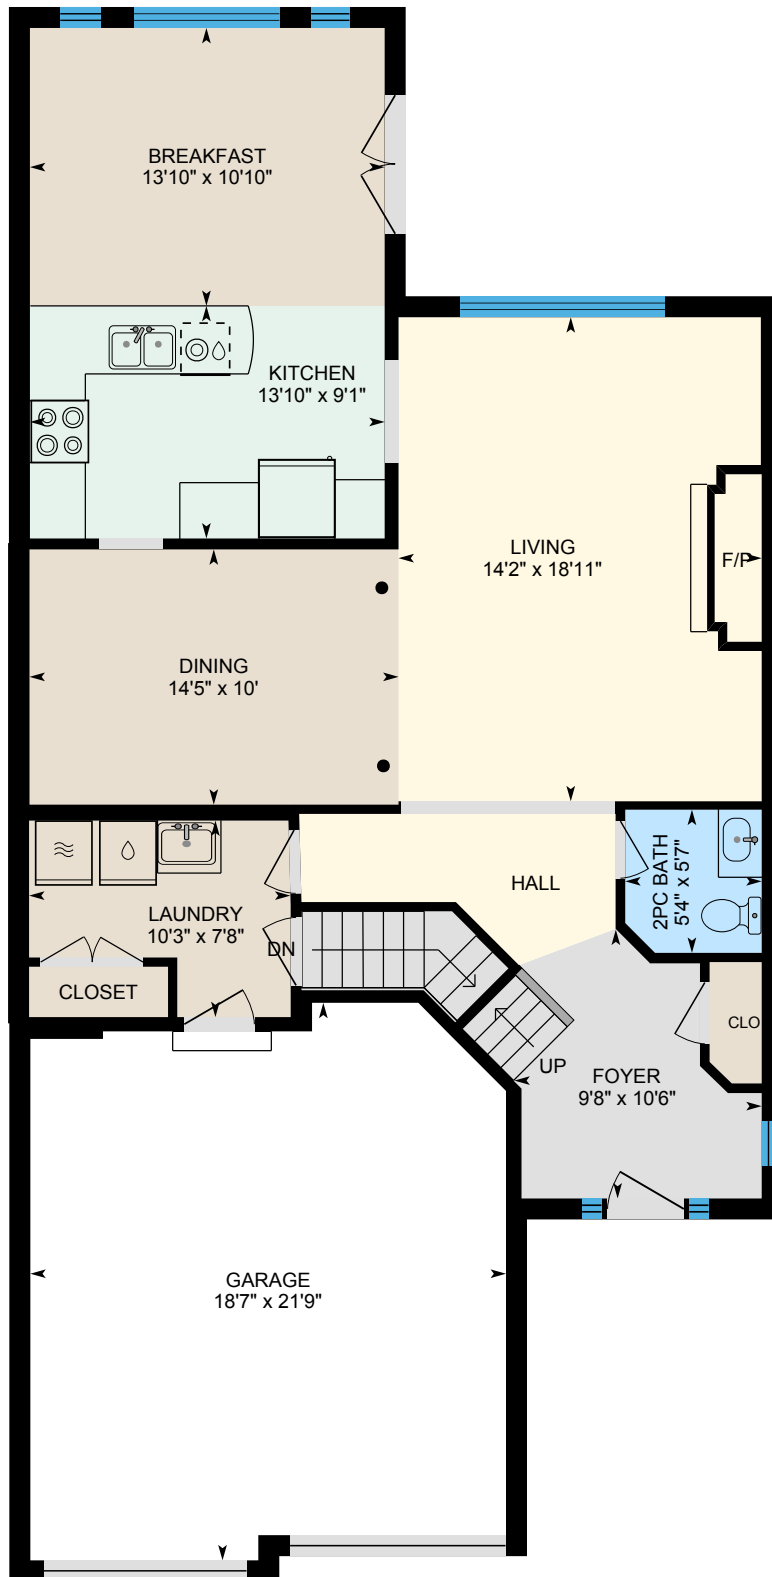

# 1134 Westhaven Drive, Burlington

Approx. 2,398 Square Feet Plus Finished Basement

## Main Level