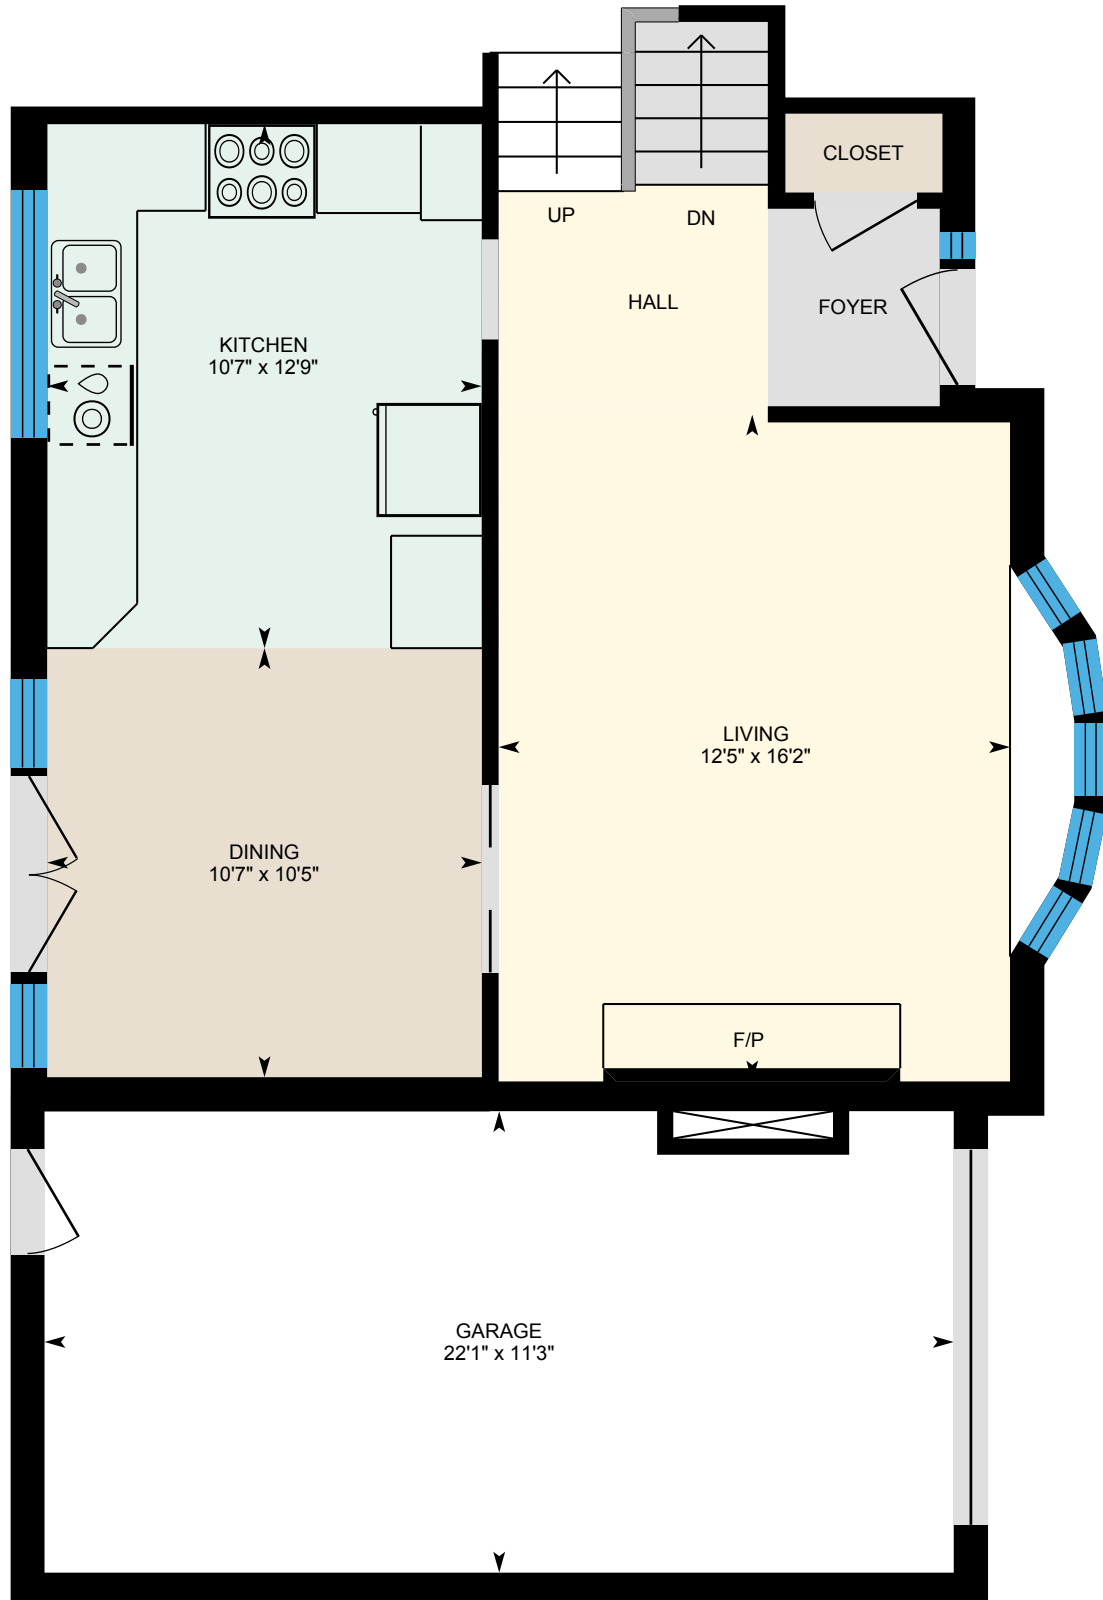

# 100 Selgrove Crescent, Oakville

Approx. 1,232 square feet  
plus finished basement

## Main Level